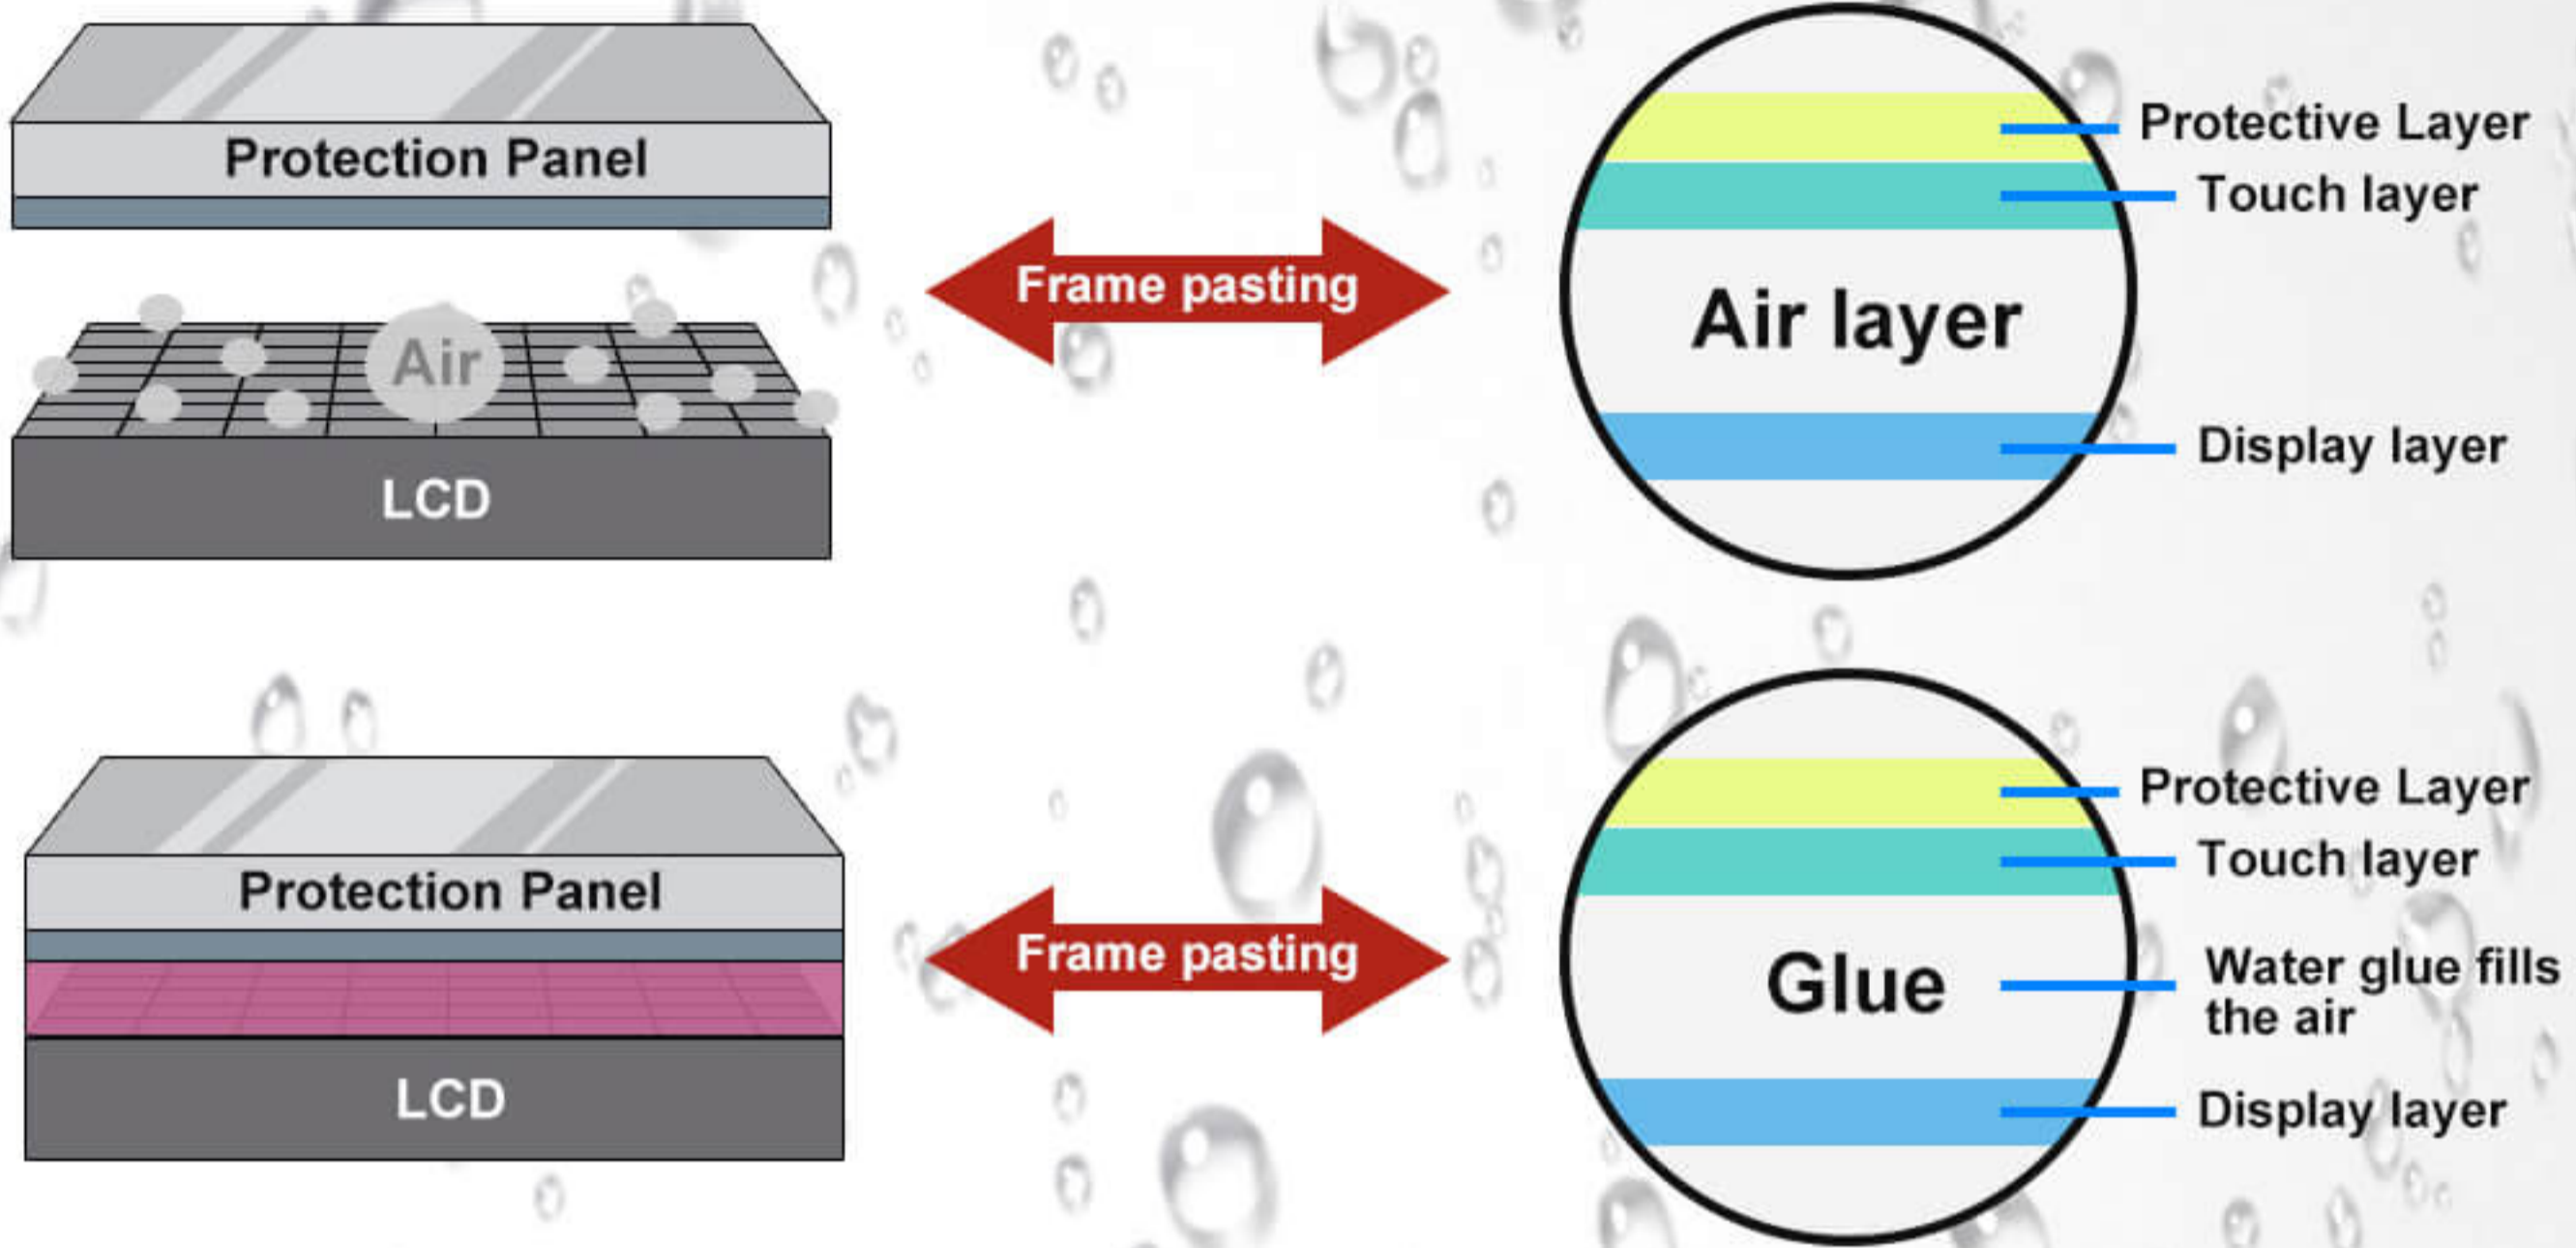

# New accessories

New BOE screen / Apacer memory hard drive / motherboard

BOE screen

Apacer ram

Apacer ssd

# Full lamination screen

Thinner body and narrower border

## Traditional box stickers

**Adhesive material:** double-sided adhesive

**Display effect:** Normal

**Screen cleanliness:** prone to dust and moisture ingress