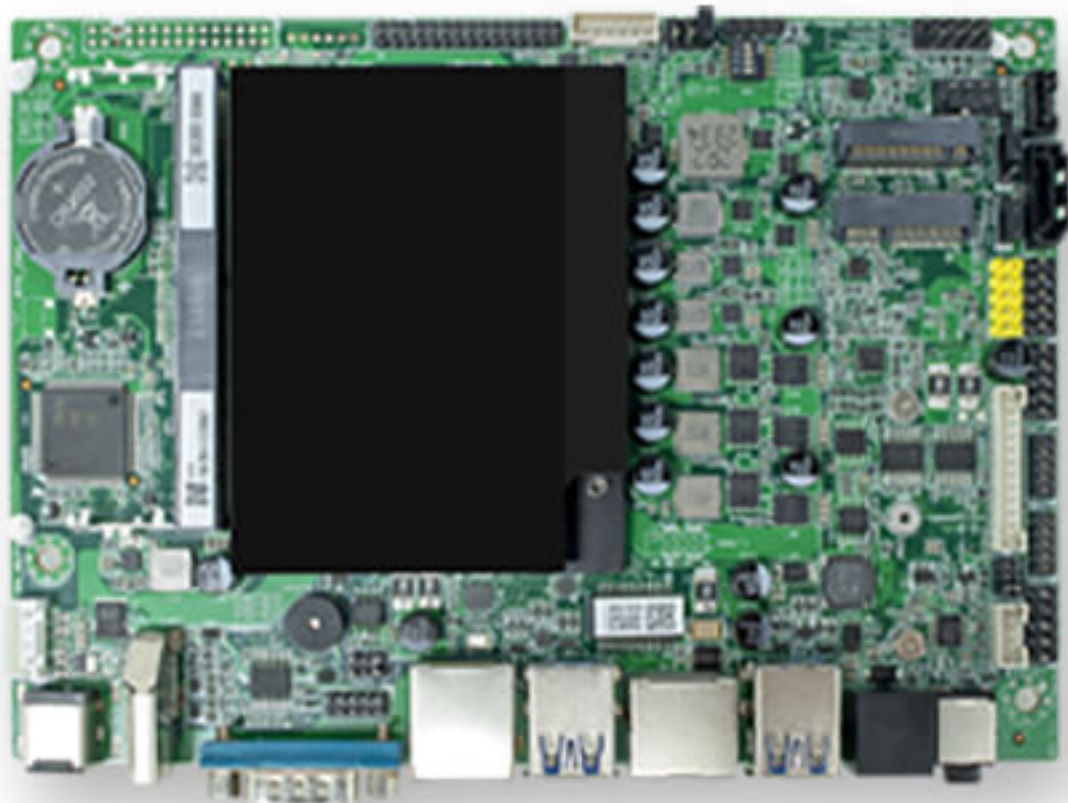

# Three colors available

---

The product defaults to black, and other colors require a minimum order quantity

Silvery white

Black

All pictures are taken in physical form, and due to issues with lighting and lighting during shooting, there may be some degree of color difference.

# Aluminum alloy body

---

No fan, temperature within 68 ° C

Aluminum alloy body with fanless motherboard for faster heat dissipation and more stable operation