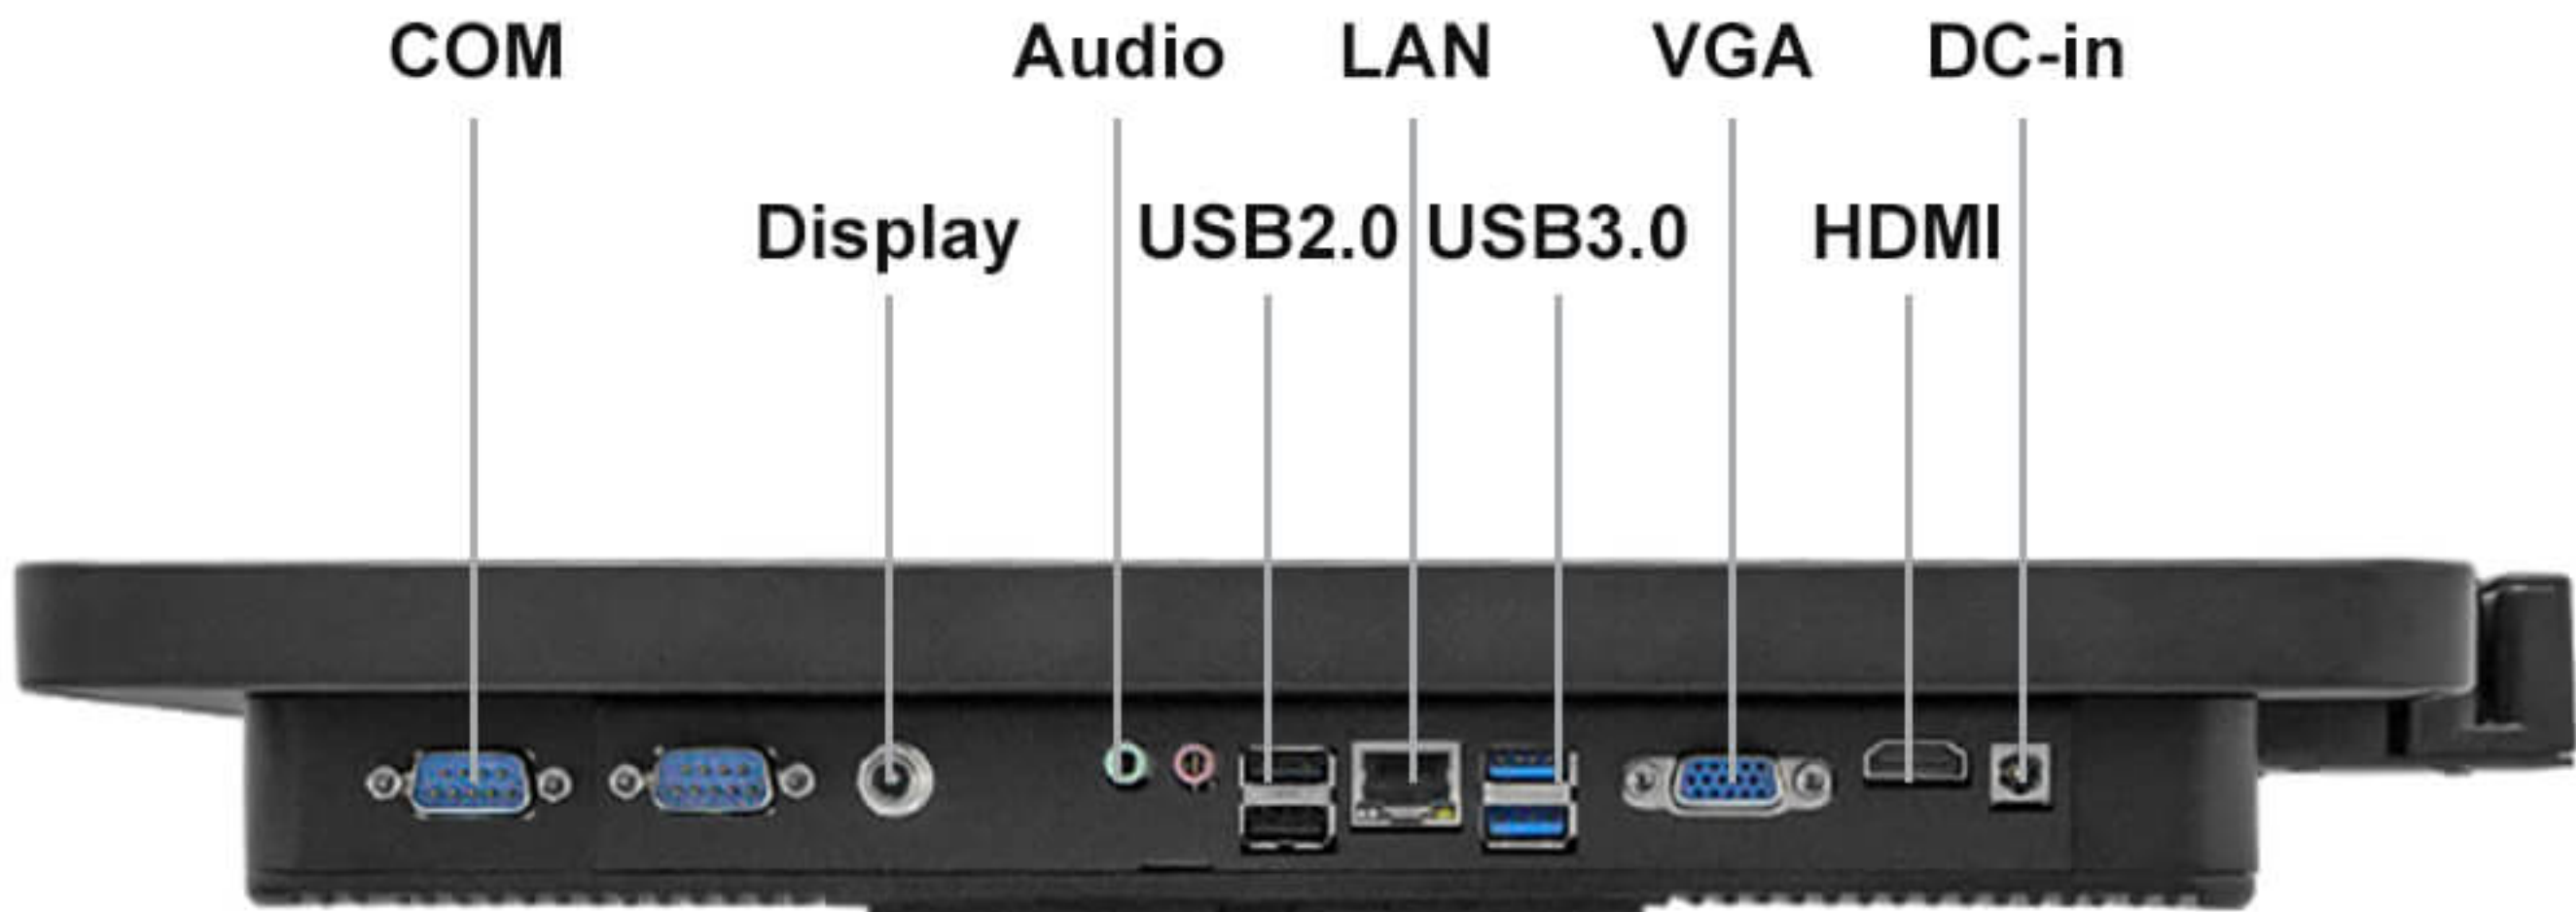

# Product size

Reasonable design provides a more aesthetic and practical experience

(Total height of product: **346mm**)

*\*The size of the product is measured manually. There may be some deviation in the actual situation, subject to the actual object!*