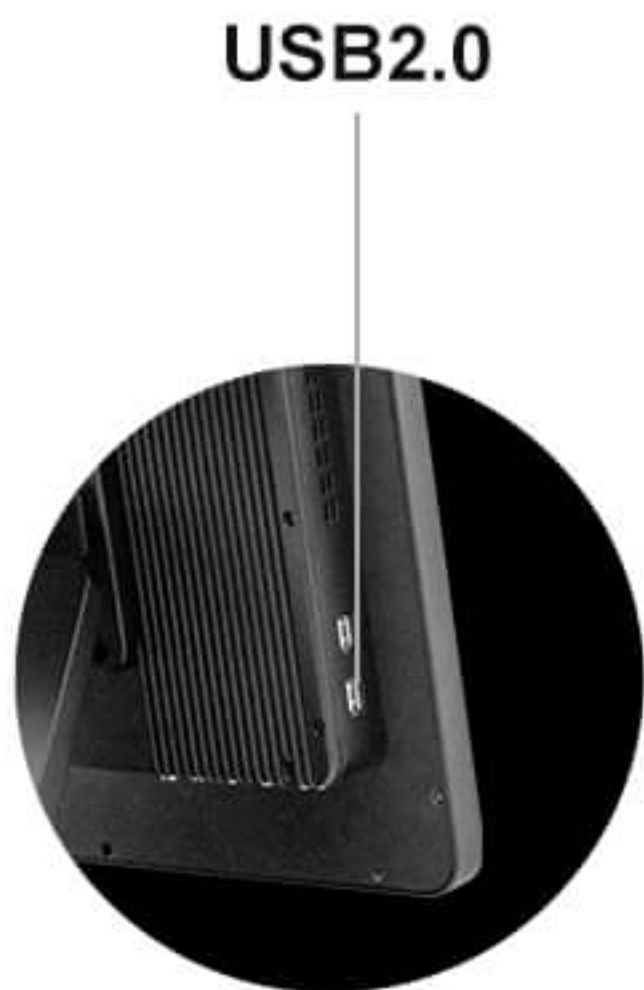

# Product size

Reasonable design provides a more aesthetic and practical experience

(Total height of product: **346mm**)

*\*The size of the product is measured manually. There may be some deviation in the actual situation, subject to the actual object!*