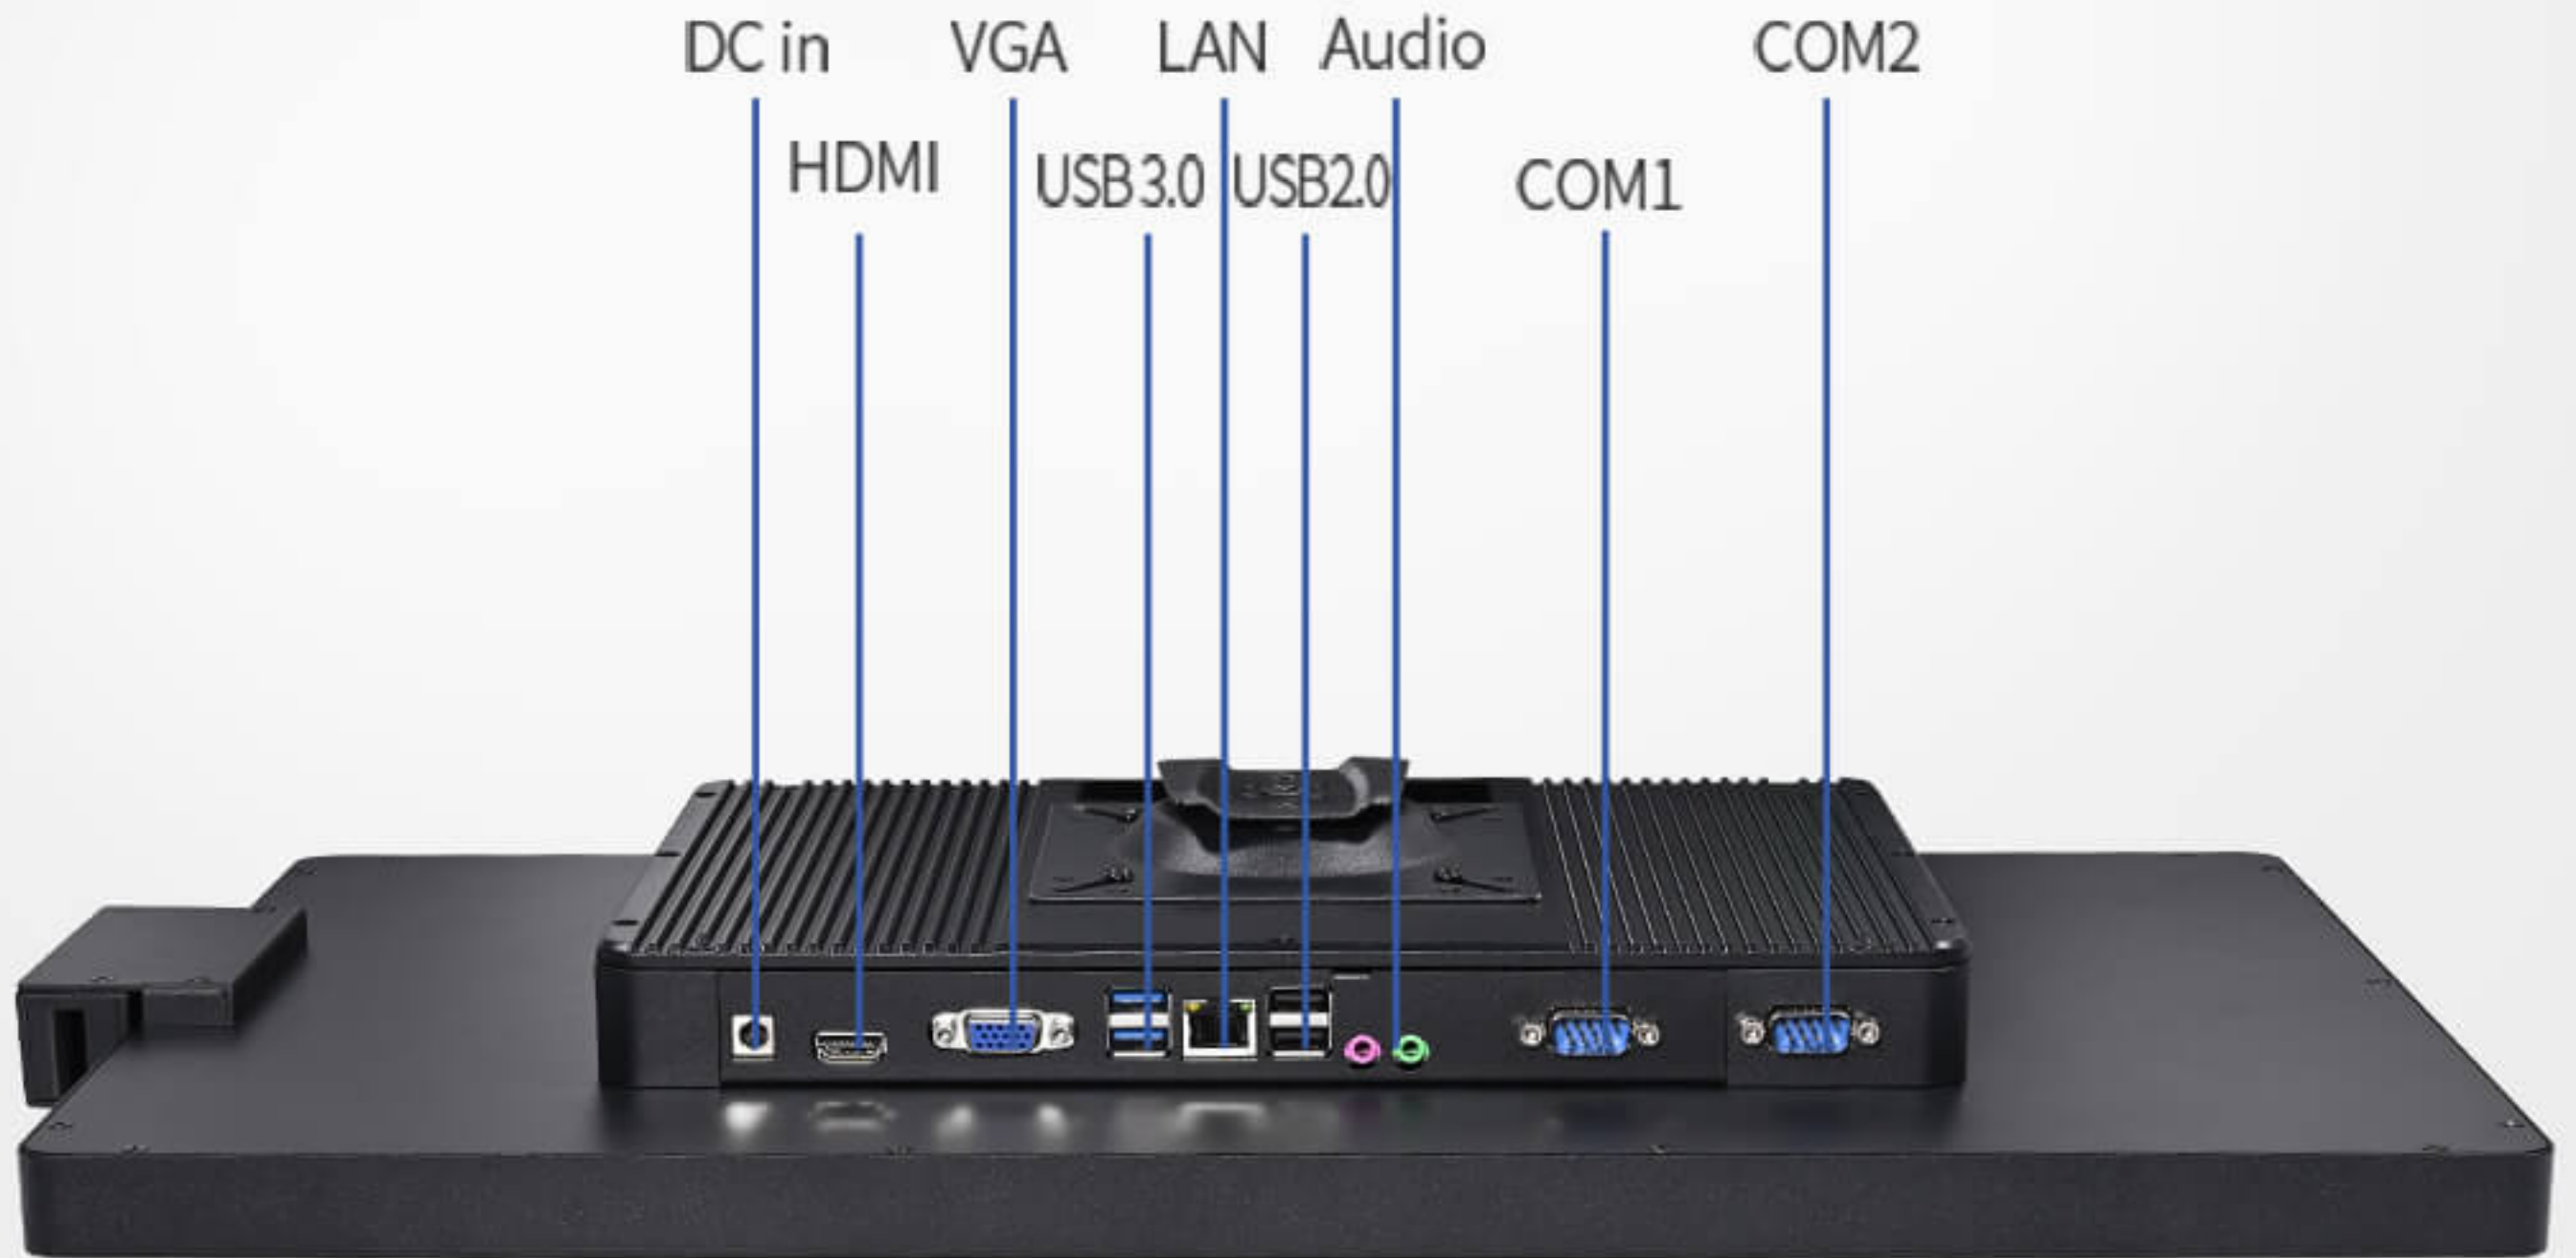

64G SSD, 128/256G
SSD, 500G HDD
Msata/Sata optional

product Parameters

Supply voltage	100V-240V
Host voltage	12V 5A
Display	21.5inch resolution 1920*1080, 16:9 TFT LED
Touch screen	10point Capacitive Touch
CPU	Intel Celeron J4125 Quad core 2.0GHz
Memory	DDR4 4GB
Hard disk	Msata 64GB SSD
COM	2 RS232COM ports
USB	4*USB 2.0, 2*usb 3.0
LAN	1
Customer display port	1
Audio	1
Material	aluminium alloy case
MSR	3-Track MSR
Net weight	5.8KG
Gross weight	6.35KG
Packaging volume	58*37.5*11.5CM

21.5"inch Wide view Screen

FHD 1920*1080

323mm

525mm

Rich Interfaces

Universal Standard VESA 75 / 100 pattern,
Suitable for wall mount

VESA: 75*75mm

Stable Touch Super Sensitive Touch