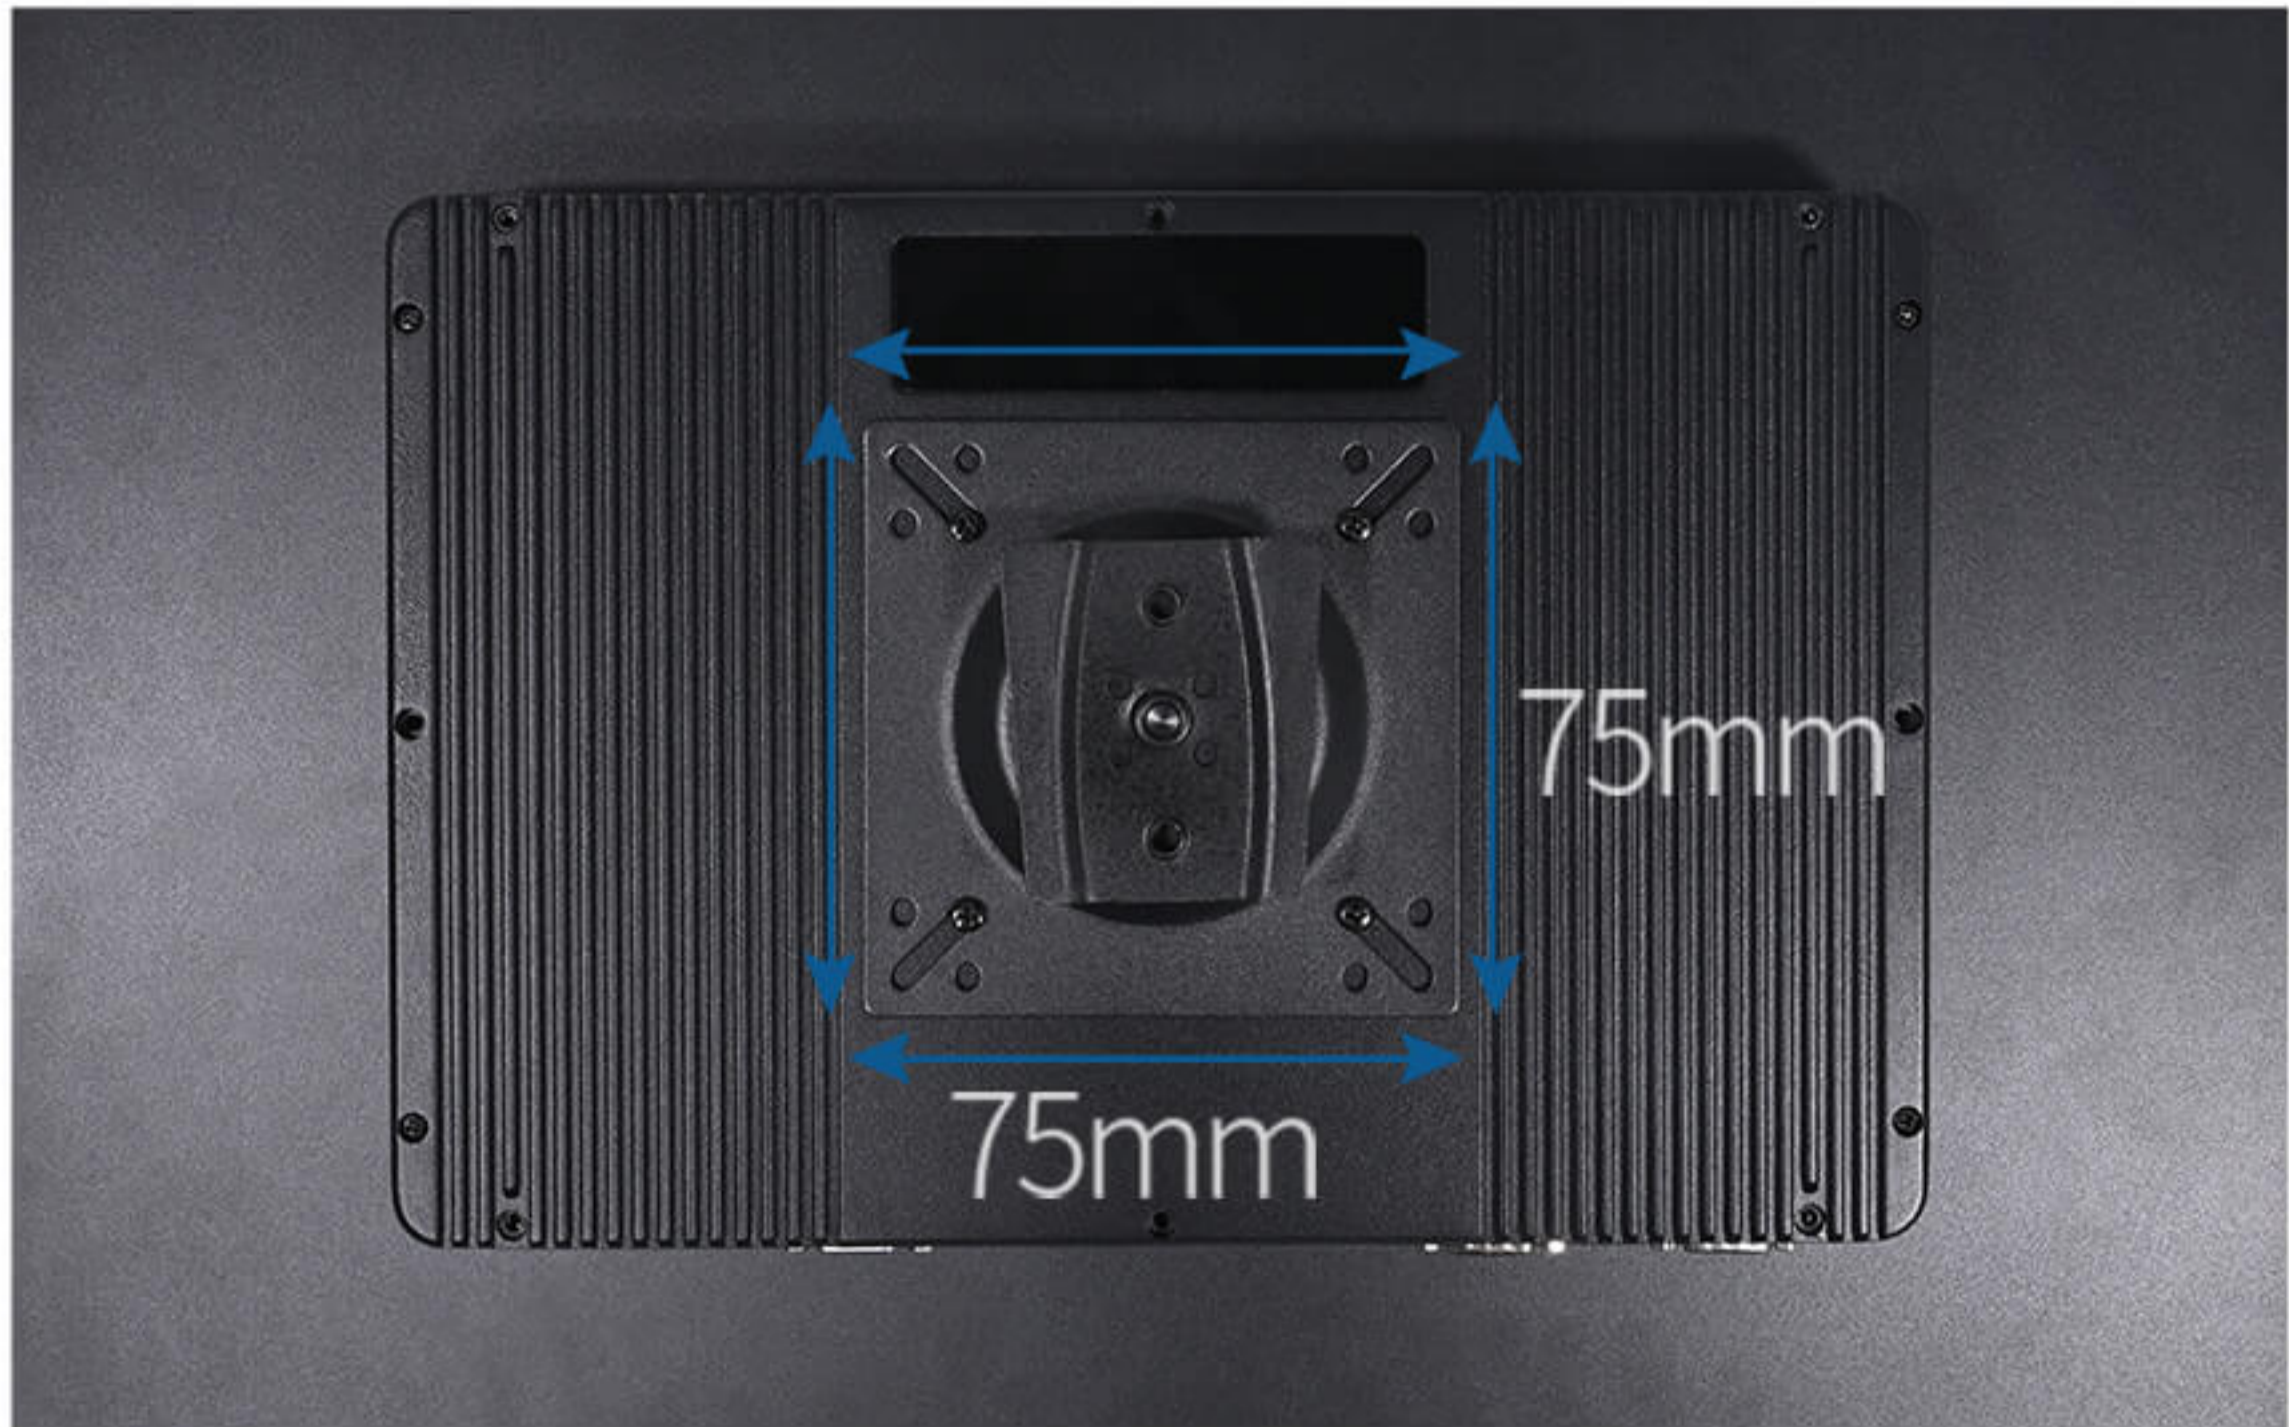

21.5"inch Wide view Screen

FHD 1920*1080

323mm

525mm

Rich Interfaces

Universal Standard VESA 75 / 100 pattern,
Suitable for wall mount

VESA: 75*75mm

Stable Touch Super Sensitive Touch